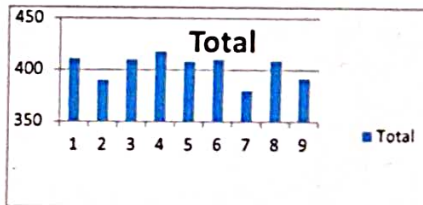

**BLDEA's
JNYANAYOGI SHRI SIDDHESHWAR SWAMIJI COLLEGE OF EDUCATION VIJAYAPUR
IQAC**

STUDENTS FEED BACK 2021-22 B.Ed II Sem

Sl. No	Name of the faculty	Syllabus covered /Not	Study Material Prepared/ Not	QP Prepared on Proper Pattern	Study Material Provided/Not	Answer Script Value /Not	Result Analysis done /Not	Course Outcome fulfilled /Not	Assignment Result	Attendance (Class wise)	Total	Mean	%
1	Dr.B.Y.Khasnis	48	44	47	44	44	42	45	48	44	411	45.67	95.14
2	Dr.M.S.Hiremath	47	43	45	45	44	46	43	46	38	390	43.33	90.28
3	Dr.M.B.Kori	44	44	48	48	46	44	44	45	36	410	45.56	94.91
4	Dr.J.S.Pattanasher	46	44	47	46	48	47	46	48	48	418	46.44	96.76
5	Dr.B.S.Hiremath	48	46	45	44	46	46	46	47	42	408	45.33	94.44
6	Shri.S.S.Patil	43	45	43	43	47	47	46	46	40	410	45.56	94.91
7	Shri.P.D.Multani	43	40	43	42	45	43	43	45	35	380	42.22	87.96
8	Shri.S.P.Shegunsi	46	44	47	44	46	42	45	47	42	409	45.44	94.68
9	Shri.A.S.Masali	47	40	43	42	46	45	46	46	36	392	43.56	90.74

■ 1
■ 2
■ 3
■ 4
■ 5

■ Total

■ 1
■ 2
■ 3
■ 4
■ 5

[Signature]
IQAC Co-ordinator
BLDEA's JSS College of Education
Vijayapur

[Signature]
Principal,
J.S.S. College of Education
VIJAYAPUR.