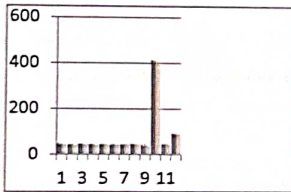

BLDEA's													
JNYANAYOGI SHRI SIDDHESHWAR SWAMIJI COLLEGE OF EDUCATION VIJAYAPUR													
IQAC													
STUDENTS FEED BACK 2018-19 B.Ed													
Sl.No	Name of the faculty	Syllabus covered/Not	Study Material Prepared/Not	Prepared on Proper Pattern	Study Material Provided/Not	Answer Script Valued/Not	Result Analysis Done/Not	Course Outcome fulfilled/Not	Assignment Result	Attendance (Class wise)	Total	Mean	%
1	Dr A.V.Bamagond	48	44	47	44	45	43	45	48	44	416	46.2	92
1	Dr.B.Y.Khasnis	48	44	47	44	44	42	45	48	44	414	46.00	92.00
2	Dr.M.S.Hiremath	47	43	45	45	44	46	43	46	38	399	44.33	88.66
3	Dr.M.B.Kori	44	44	48	48	46	44	44	45	36	412	45.78	91.55
4	Dr.J.S.Pattanashetti	46	44	47	46	48	47	46	48	48	411	45.67	91.33
5	Dr.B.S.Hiremath	48	46	45	44	46	46	46	47	42	402	44.67	89.33
6	Shri.S.S.Patil	43	45	43	43	47	47	46	46	40	409	45.44	90.88
7	Dr S.B.Kambar	43	40	43	42	45	43	43	45	40	410	45.56	91.11
7	Shri.P.D.Multani	43	40	43	42	45	43	43	45	35	405	45.00	90.00
9	Shri.A.S.Masali	47	40	43	42	46	45	46	46	36	394	43.78	87.55