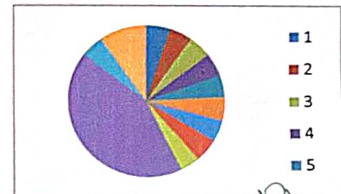

**BLDEA's
JNYANAYOGI SHRI SIDDHESHWAR SWAMIJI COLLEGE OF EDUCATION VIJAYAPUR
IQAC**

STUDENTS FEED BACK 2020-21 B.Ed II Sem

Sl.No	Name of the faculty	Syllabus covered/Not	Study Material Prepared/Not	QP Prepared on Proper Pattern	Study Material Provided/Not	Answer Script Valued/Not	Result Analysis done/Not	Course Outcome fulfilled/Not	Assignment Result	Attendance (Class wise)	Total	Mean	%
1	Dr.B.Y.Khasnis	48	44	47	44	44	42	45	48	44	414	46.00	95.14
2	Dr.M.S.Hiremath	47	43	45	45	44	46	43	46	38	399	44.33	90.28
3	Dr.M.B.Kori	44	44	48	48	46	44	44	45	36	412	45.78	94.91
4	Dr.J.S.Pattanashetti	46	44	47	46	48	47	46	48	48	418	46.44	96.76
5	Dr.B.S.Hiremath	48	46	45	44	46	46	46	47	42	402	44.67	94.44
6	Shri.S.S.Patil	43	45	43	43	47	47	46	46	40	409	45.44	94.91
7	Shri.P.D.Multani	43	40	43	42	45	43	43	45	35	405	45.00	87.96
8	Shri.S.P.Shegunsi	46	44	47	44	46	42	45	47	42	410	45.56	94.68
9	Shri.A.S.Masali	47	40	43	42	46	45	46	46	36	394	43.78	90.74

(Signature)
IQAC Co-ordinator
DEA's JSS College of Education
Vijayapur

(Signature)
Principal,
J.S.S. College of Education
VIJAYAPUR.