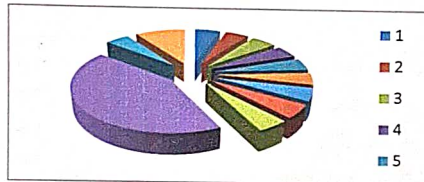

**BLDEA's
JNYANAYOGI SHRI SIDDHESHWAR SWAMIJI COLLEGE OF EDUCATION VIJAYAPUR
IQAC**

STUDENTS FEED BACK 2019-20 B.Ed

Sl.No	Name of the faculty	Syllabus covered/Not	Study Material Prepared/Not	Preparation Proper/Not	Study Material Provided/Not	Answer Script Value d/Not	Result Analysis done /Not	Course Outcome fulfilled/Not	Assignment Result	Attendance (Class wise)	Total	Mean	%
1	Dr.B.Y.Khasnis	48	44	47	44	44	42	45	48	44	410	45.56	95.14
2	Dr.M.S.Hiremath	47	43	45	45	44	46	43	46	38	400	44.44	90.28
3	Dr.M.B.Kori	44	44	48	48	46	44	44	45	36	405	45.00	94.91
4	Dr.J.S.Pattanashetti	46	44	47	46	48	47	46	48	48	404	44.89	96.76
5	Dr.B.S.Hiremath	48	46	45	44	46	46	46	47	42	401	44.56	94.44
6	Shri.S.S.Patil	43	45	43	43	47	47	46	46	40	405	45.00	94.91
7	Shri.P.D.Multani	43	40	43	42	45	43	43	45	35	401	44.56	87.96
9	Shri.A.S.Masali	47	40	43	42	46	45	46	46	36	398	44.22	90.74

(Signature)
IQAC Co-ordinator
BLDEA's JSS College of Education
Vijayapur

(Signature)
Principal,
J.S.S. College of Education
VIJAYAPUR.