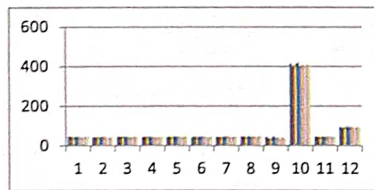

**BLDEA's
JNYANAYOGI SHRI SIDDHESHWAR SWAMIJI COLLEGE OF EDUCATION VIJAYAPUR
IQAC**

STUDENTS FEED BACK 2020-21 B.Ed II Sem

Sl.No	Name of the faculty	Syllabus covered/Not	Study Material Prepared/Not	QP Prepared on Proper Pattern	Study Material Provided/Not	Answer Script Valued/Not	Result Analysis done/Not	Course Outcome fulfilled/Not	Assignment Result	Attendance (Class wise)	Total	Mean	%
1	Dr.B.Y.Khasnis	48	44	47	44	44	42	45	48	44	414	46.00	95.14
2	Dr.M.S.Hiremath	47	43	45	45	44	46	43	46	38	399	44.33	90.28
3	Dr.M.B.Kori	44	44	48	48	46	44	44	45	36	412	45.78	94.91
4	Dr.J.S.Pattanashetti	46	44	47	46	48	47	46	48	48	418	46.44	96.76
5	Dr.B.S.Hiremath	48	46	45	44	46	46	46	47	42	402	44.67	94.44
6	Shri.S.S.Patil	43	45	43	43	47	47	46	46	40	409	45.44	94.91
7	Shri.P.D.Multani	43	40	43	42	45	43	43	45	35	405	45.00	87.96
8	Shri.S.P.Shegunsi	46	44	47	44	46	42	45	47	42	410	45.56	94.68
9	Shri.A.S.Masali	47	40	43	42	46	45	46	46	36	394	43.78	90.74

(Signature)
IQAC Co-ordinator
DEA's JSS College of Education
Vijayapur

(Signature)
Principal,
J.S.S. College of Education
VIJAYAPUR.