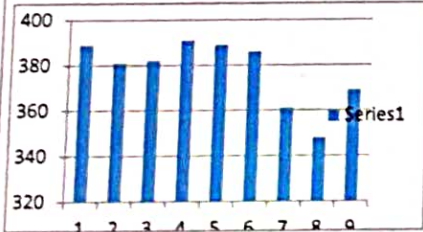

**BLDEA's
JNYANAYOGI SHRI SIDDHESHWAR SWAMIJI COLLEGE OF EDUCATION VIJAYAPUR
IQAC**

STUDENTS FEED BACK 2022-23 B.Ed IVth Sem

Sl.No	Name of the faculty	Syllabus covered/Not	Study Material Prepared/Not	QP Prepared on Proper Pattern	Study Material Provided/Not	Answer Script Value d/Not	Result Analysis done /Not	Course Outcome	Assignment Result	Attendance (Class)	Total	Mean	%
1	Dr.B.Y.Khasnis	47	46	46	44	42	46	42	44	32	389	43.22	91.96
2	Dr.M.S.Hiremath	40	43	45	41	44	45	41	43	39	381	42.33	90.07
3	Dr.M.B.Kori	40	42	45	41	45	43	40	44	42	382	42.44	90.31
4	Dr.J.S.Pattanashetti	40	41	44	38	45	47	43	46	47	391	43.44	92.43
5	Dr.B.S.Hiremath	47	44	46	43	45	45	46	47	26	389	43.22	91.96
6	Shri.S.S.Patil	41	44	46	40	47	46	46	47	29	386	42.89	91.25
7	Shri.P.D.Multani	30	39	43	39	45	45	43	46	31	361	40.11	85.34
8	Shri.S.P.Shegunsi	29	37	43	37	45	43	40	45	29	348	38.67	82.27
9	Shri.A.S.Masali	44	37	44	38	45	43	44	45	29	369	41.00	87.23

■ 1
■ 2
■ 3
■ 4
■ 5

■ 1
■ 2
■ 3
■ 4

(Signature)
IQAC Co-ordinator
BLDEA's JSS College of Education
Vijayapur

(Signature)
Principal,
J.S.S. College of Education
VIJAYAPUR.