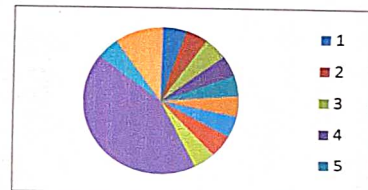

**BLDEA's
JNYANAYOGI SHRI SIDDHESHWAR SWAMIJI COLLEGE OF EDUCATION VIJAYAPUR
IQAC**

STUDENTS FEED BACK 2019-20 B.Ed

Sl.No	Name of the faculty	Syllabus covered/Not	Study Material Prepared/Not	Preparation Proper/Not	Study Material Provided/Not	Answer Script Value d/Not	Result Analysis done /Not	Course Outcome fulfilled/Not	Assignment Result	Attendance (Class wise)	Total	Mean	%
1	Dr.B.Y.Khasnis	48	44	47	44	44	42	45	48	44	410	45.56	95.14
2	Dr.M.S.Hiremath	47	43	45	45	44	46	43	46	38	400	44.44	90.28
3	Dr.M.B.Kori	44	44	48	48	46	44	44	45	36	405	45.00	94.91
4	Dr.J.S.Pattanashetti	46	44	47	46	48	47	46	48	48	404	44.89	96.76
5	Dr.B.S.Hiremath	48	46	45	44	46	46	46	47	42	401	44.56	94.44
6	Shri.S.S.Patil	43	45	43	43	47	47	46	46	40	405	45.00	94.91
7	Shri.P.D.Multani	43	40	43	42	45	43	43	45	35	401	44.56	87.96
9	Shri.A.S.Masali	47	40	43	42	46	45	46	46	36	398	44.22	90.74

(Signature)
IQAC Co-ordinator
BLDEA's JSS College of Education
Vijayapur

(Signature)
Principal,
J.S.S. College of Education
VIJAYAPUR.