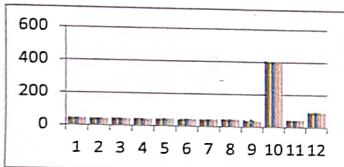

**BLDEA's
JNYANAYOGI SHRI SIDDHESHWAR SWAMIJI COLLEGE OF EDUCATION VIJAYAPUR
IQAC**

STUDENTS FEED BACK 2019-20 B.Ed

Sl.No	Name of the faculty	Syllabus covered/Not	Study Material Prepared/Not	Preparation Proper/Not	Study Material Provided/Not	Answer Script Value d/Not	Result Analysis done /Not	Course Outcome fulfilled/Not	Assignment Result	Attendance (Class wise)	Total	Mean	%
1	Dr.B.Y.Khasnis	48	44	47	44	44	42	45	48	44	410	45.56	95.14
2	Dr.M.S.Hiremath	47	43	45	45	44	46	43	46	38	400	44.44	90.28
3	Dr.M.B.Kori	44	44	48	48	46	44	44	45	36	405	45.00	94.91
4	Dr.J.S.Pattanashetti	46	44	47	46	48	47	46	48	48	404	44.89	96.76
5	Dr.B.S.Hiremath	48	46	45	44	46	46	46	47	42	401	44.56	94.44
6	Shri.S.S.Patil	43	45	43	43	47	47	46	46	40	405	45.00	94.91
7	Shri.P.D.Multani	43	40	43	42	45	43	43	45	35	401	44.56	87.96
9	Shri.A.S.Masali	47	40	43	42	46	45	46	46	36	398	44.22	90.74

(Signature)
IQAC Co-ordinator
BLDEA's JSS College of Education
Vijayapur

(Signature)
Principal,
J.S.S. College of Education
VIJAYAPUR.