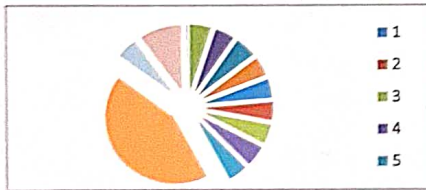

**BLDEA's
JNYANAYOGI SHRI SIDDHESHWAR SWAMIJI COLLEGE OF EDUCATION VIJAYAPUR
IQAC**

STUDENTS FEED BACK 2020-21 B.Ed II Sem

Sl.No	Name of the faculty	Syllabus covered/Not	Study Material Prepared/Not	QP Prepared on Proper Pattern	Study Material Provided/Not	Answer Script Valued/Not	Result Analysis done/Not	Course Outcome fulfilled/Not	Assignment Result	Attendance (Class wise)	Total	Mean	%
1	Dr.B.Y.Khasnis	48	44	47	44	44	42	45	48	44	414	46.00	95.14
2	Dr.M.S.Hiremath	47	43	45	45	44	46	43	46	38	399	44.33	90.28
3	Dr.M.B.Kori	44	44	48	48	46	44	44	45	36	412	45.78	94.91
4	Dr.J.S.Pattanashetti	46	44	47	46	48	47	46	48	48	418	46.44	96.76
5	Dr.B.S.Hiremath	48	46	45	44	46	46	46	47	42	402	44.67	94.44
6	Shri.S.S.Patil	43	45	43	43	47	47	46	46	40	409	45.44	94.91
7	Shri.P.D.Multani	43	40	43	42	45	43	43	45	35	405	45.00	87.96
8	Shri.S.P.Shegunsi	46	44	47	44	46	42	45	47	42	410	45.56	94.68
9	Shri.A.S.Masali	47	40	43	42	46	45	46	46	36	394	43.78	90.74

(Signature)
IQAC Co-ordinator
DEA's JSS College of Education
Vijayapur

(Signature)
Principal,
J.S.S. College of Education
VIJAYAPUR.