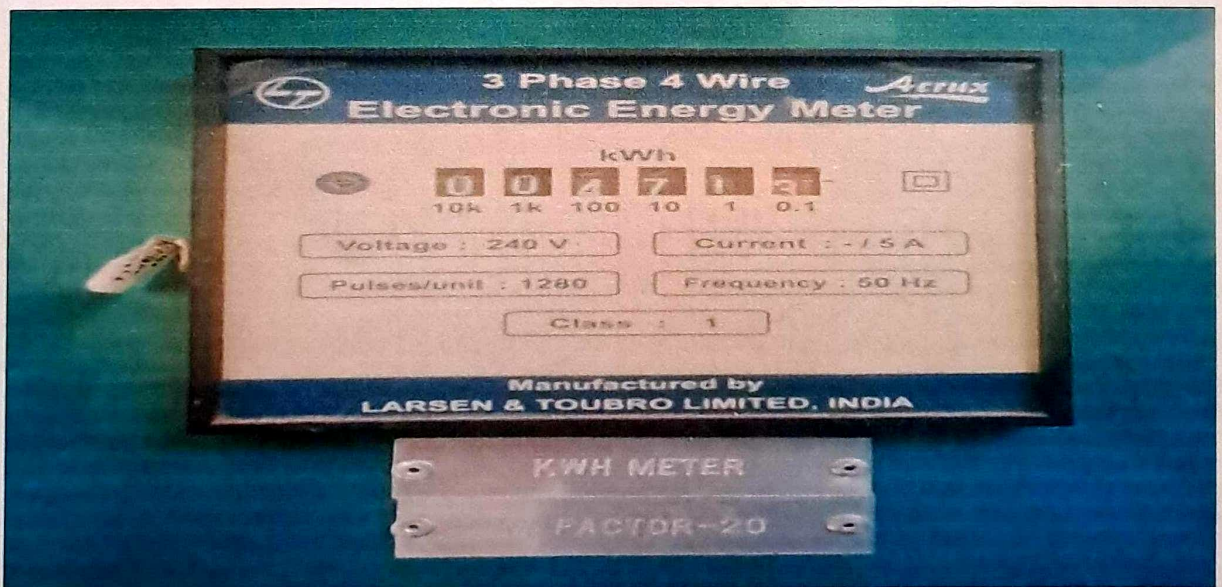

# Generator 6kv with meter reading

*[Signature]*  
IQAC Co-ordinartor  
LDEA's JSS College of Education  
Vijayapur

*[Signature]*  
Principal,  
J.S.S. College of Education  
VIJAYAPUR.

**GENERATOR 6KV WITH METER READING**