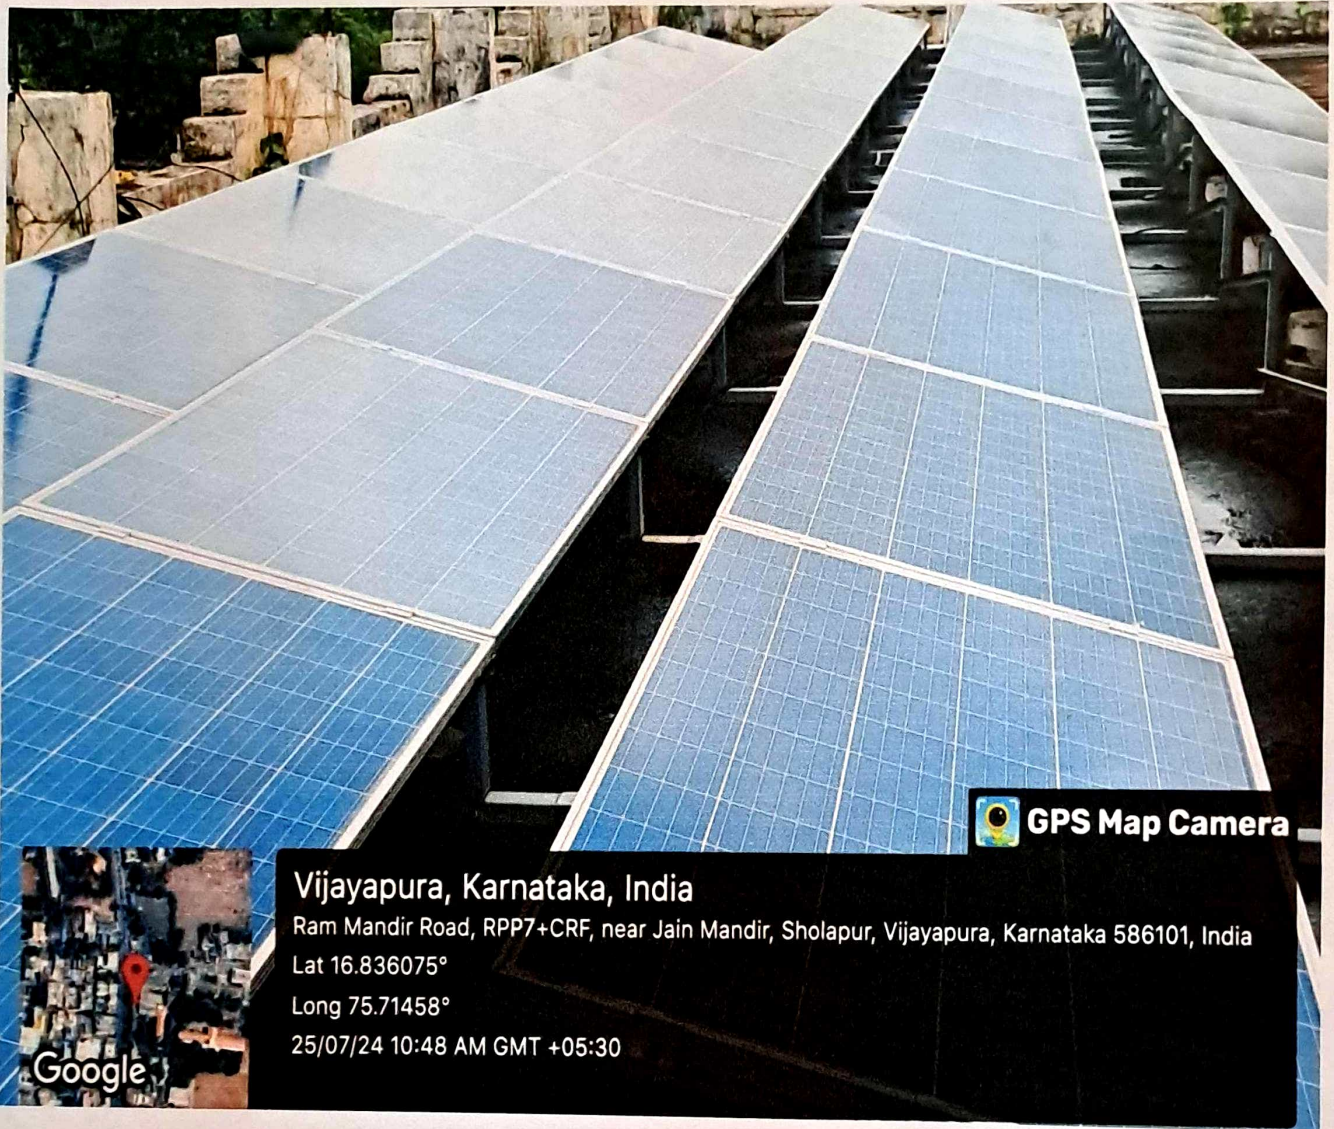

SOLAR ENERGY SYSTEM PANELS

[Signature]
IQAC Co-ordinator
DEA's JSS College of Education
Vijayapur

[Signature]
Principal,
J.S.S. College of Education
VIJAYAPUR.