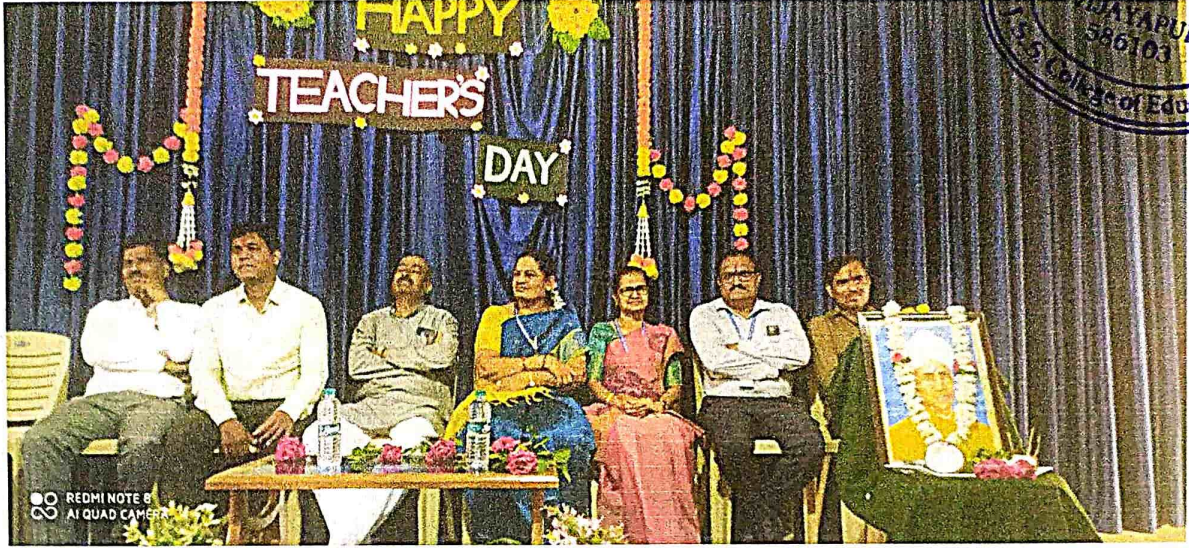

Our college Alumni has provided drinking water facility and Godrej locker

IQAC Co-ordinator
LDEA's JSS College of Education
Vijayapur

Principal
B. L. D. E. A's
J.S.S. College of Education
VIJAYAPUR.

In this photo,
 Dr.MSH, Dr.BYK., Dr.MBK, Dr.JSP, Dr.BSH, Sri.SSP, Sri.PDM, Dr.SPS
 All the staff member are Alumni of Your College, they always
 Motivate the students