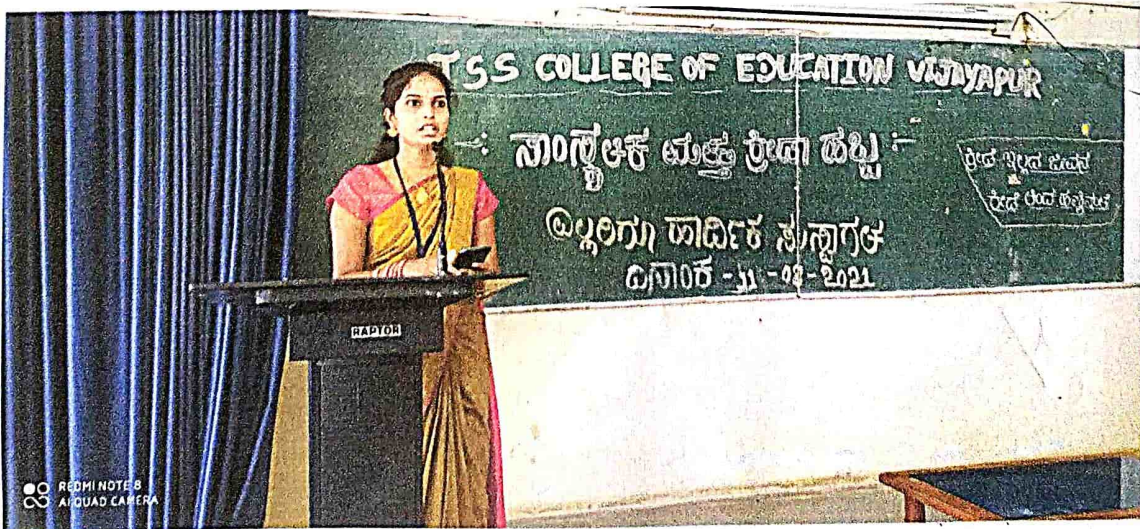

Motivational Speech

[Signature]
IQAC Co-ordinator
JLDEA's JSS College of Education
Vijayapur

[Signature]
Principal
B. L. D. E. A's
J.S.S. College of Education
VIJAYAPUR.