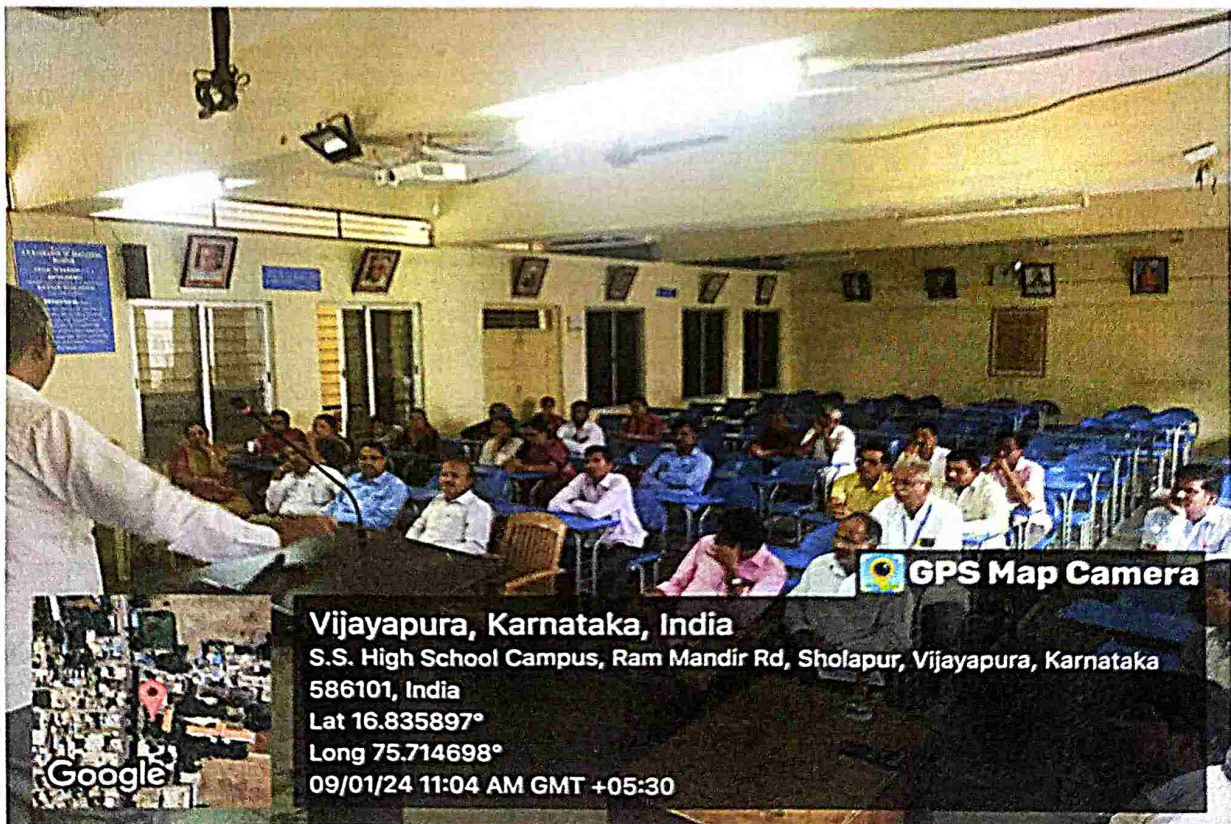

Google

Vijayapura, Karnataka, India
S.S. High School Campus, Ram Mandir Rd, Sholapur, Vijayapura, Karnataka
586101, India
Lat 16.835897°
Long 75.714698°
09/01/24 11:04 AM GMT +05:30

[Signature]
IQAC Co-ordinartor
B.L.D.E.A's JSS College of Education
Vijayapur

[Signature]
Principal
B. L. D. E. A.
J.S.S. College of Education
VIJAYAPUR.