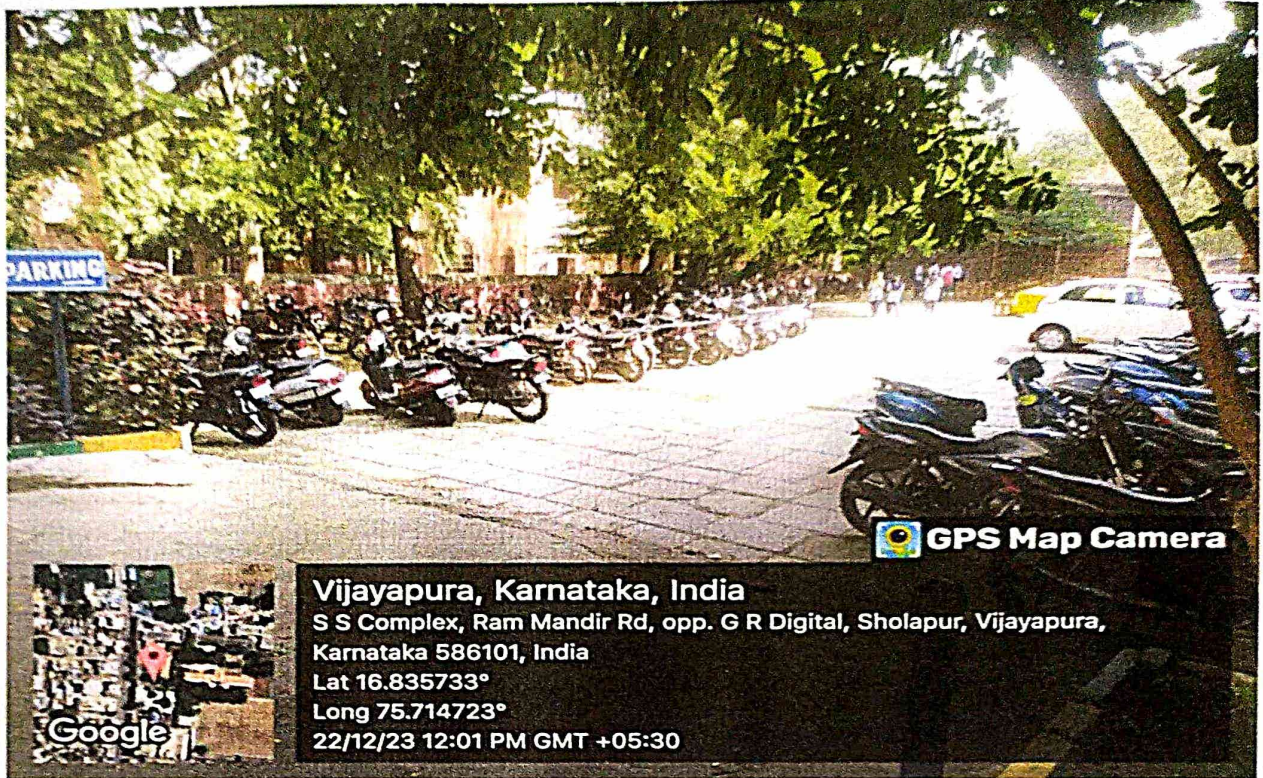

1. Vehicle Parking:

[Signature]
IQAC Co-ordinartor
BLDEA's JSS College of Education
Vijayapur

[Signature]
Principal,
J.S.S. College of Education
VIJAYAPUR.