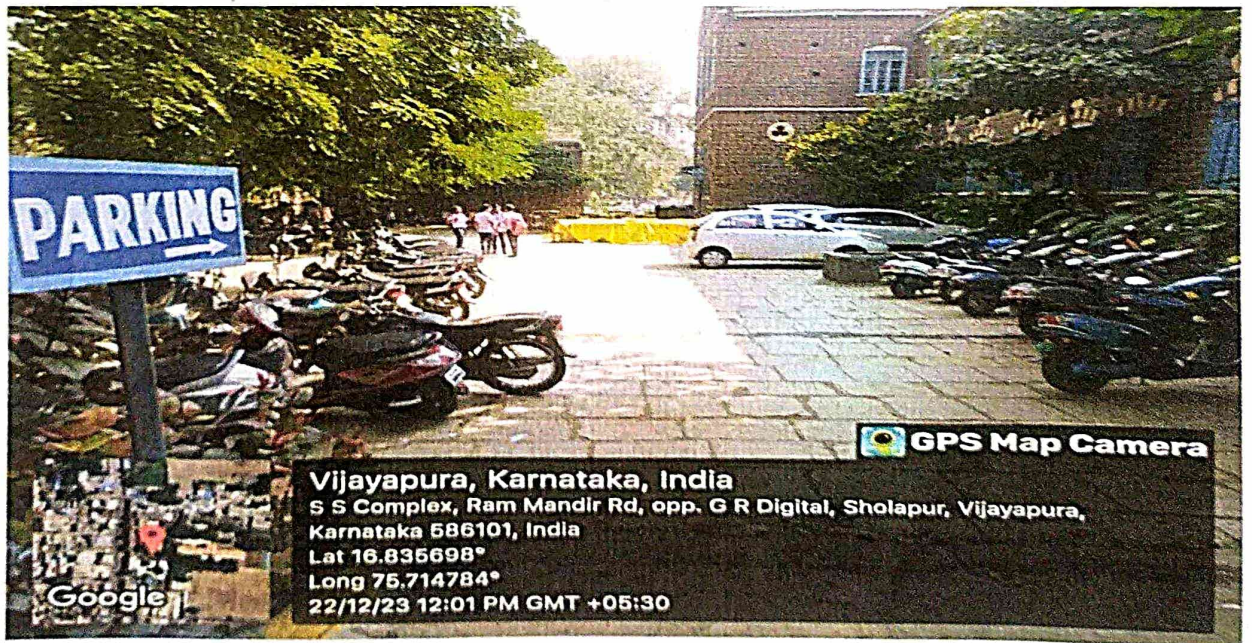

1. Vehicle Parking:

[Signature]
IQAC Co-ordinartor
BLDEA's JSS College of Education
Vijayapur

[Signature]
Principal,
J.S.S. College of Education
VIJAYAPUR.