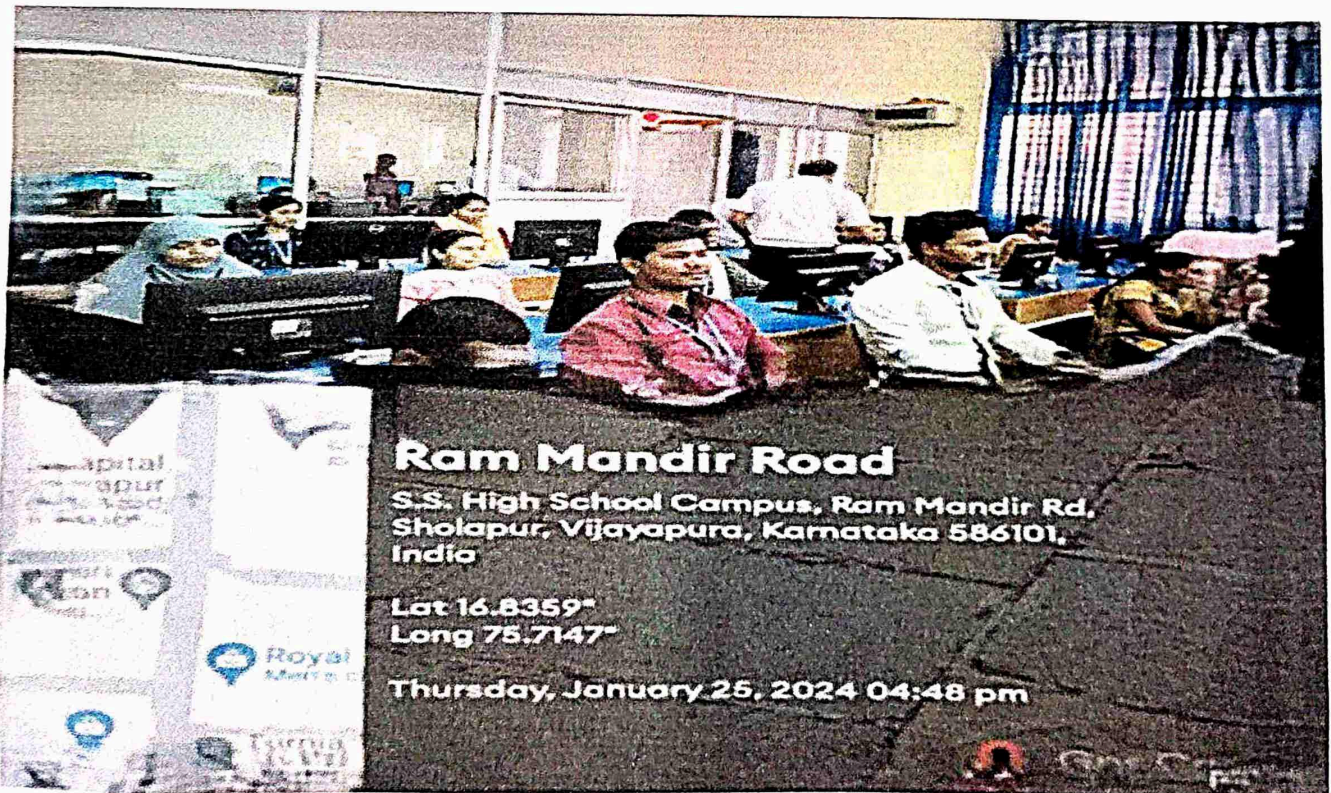

Computer Lab

IQAC Co-ordinator
BLDEA's JSS College of Education
Vijayapur

Principal,
J.S.S. College of Education
VIJAYAPUR.