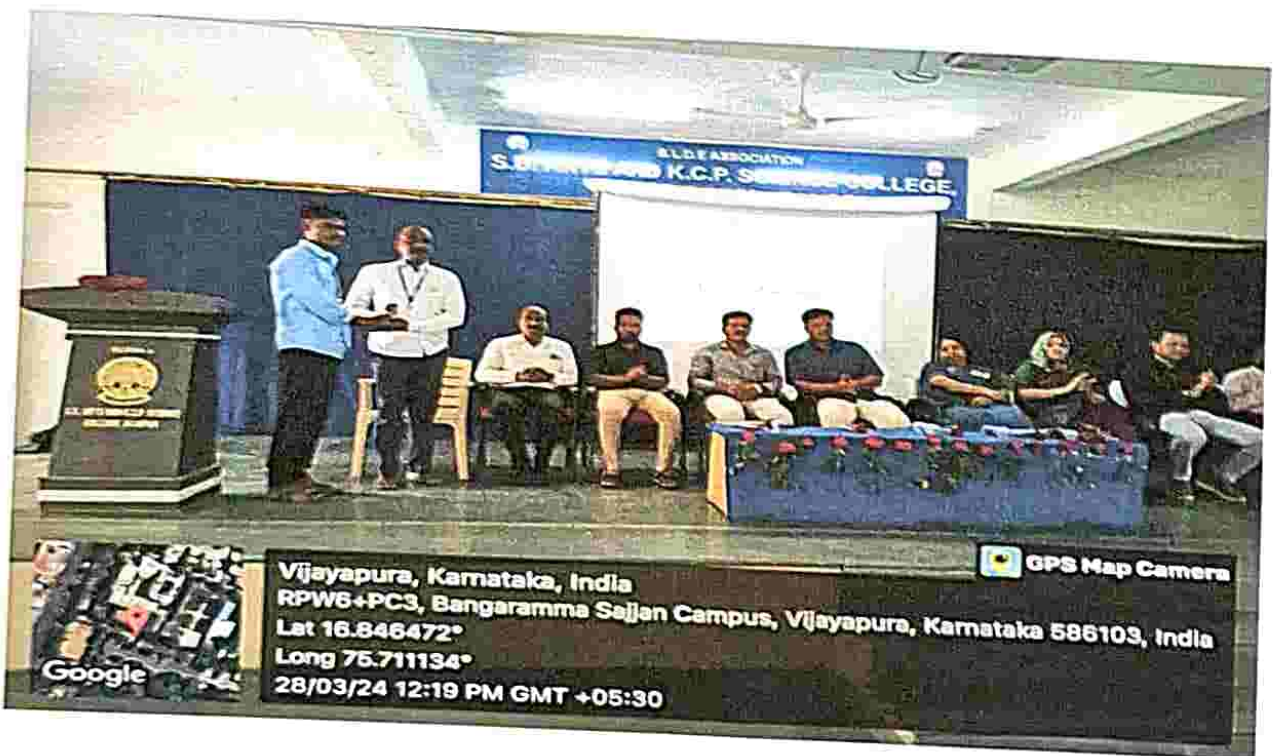

Faculty as Resource Person

[Signature]
IQAC Co-ordinator
I.L.D.E.A's JSS College of Education
Vijayapur

[Signature]
Principal,
J.S.S. College of Education
VIJAYAPUR.