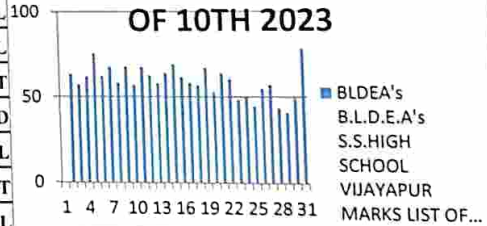

BLDEA's B.L.D.E.A's S.S.HIGH SCHOOL VIJAYAPUR MARKS LIST OF 10TH 2023