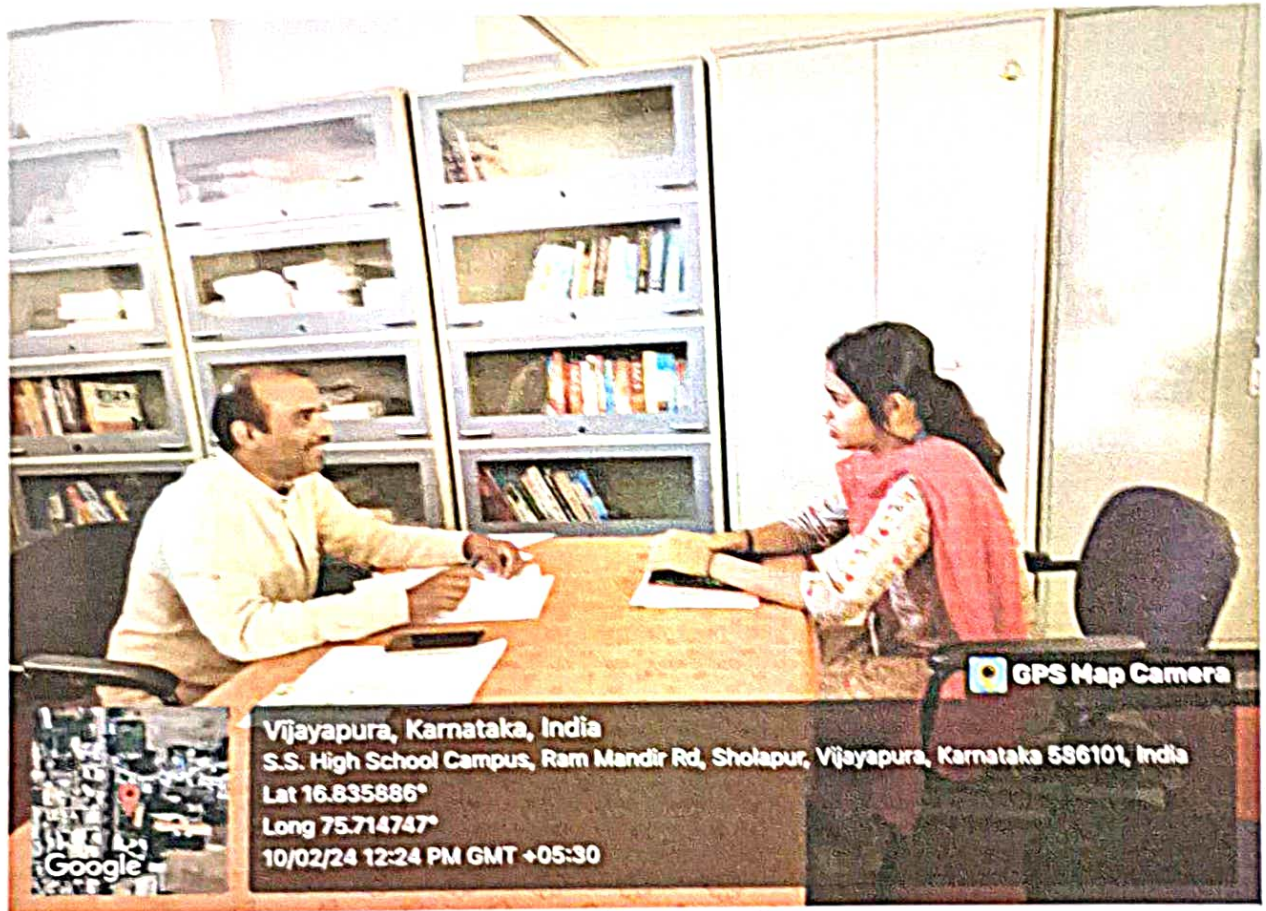

**BLDEA's
JSS College of Education,
Vijayapur**

Criterion 2 - Teaching-learning and Evaluation

2.3.5: Continual mentoring is provided by teachers for developing professional attributes in students

INDEX

S.Ino	Particulars
1	Mentoring related Photos
2	List of Students allotment for mentoring

IQAC Co-ordinator
BLDEA's JSS College of Education
Vijayapur

Principal,
J.S.S. College of Education
VIJAYAPUR.

Mentor-Mentee Meeting Photos

IQAC Co-ordinator
BLDEA's JSS College of Education
Vijayapur

Principal,
J.S.S. College of Education
VIJAYAPUR.